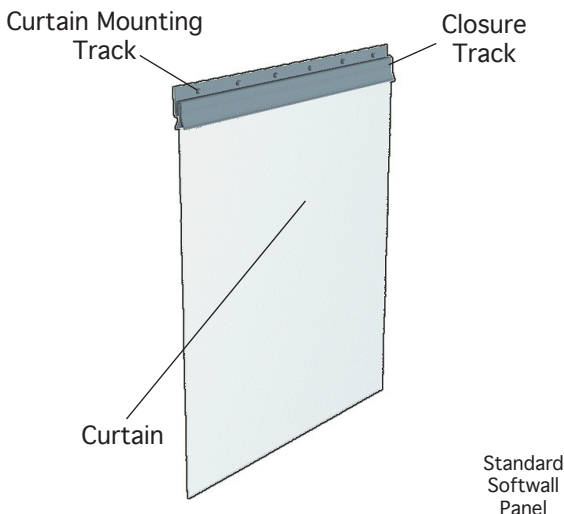

The innovations and improvements on this design makes installation and replacement easier than ever. Once the mounting channel is anchored to either ceiling or wall, no further nuts or bolts are necessary. The extruded vinyl hook on top of each curtain is secured to the mounting channel by the matching fascia plate.

### STANDARD SOFTWALL PANELS

Abtech Softwall Panels are solid, yet flexible vinyl curtains that function as walls or room dividers in a cleanroom environment. These curtains are made from a variety of materials ranging from 12 mil. to 80 mil. depending upon the requirement of the application. Smaller softwalls, sometimes referred to as Air Flow Shields, are commonly used to insure laminar flow over sensitive work areas which do not require personal accessibility. Softwall panels and Air Flow Shields are typically made of 40 mil. vinyl with non-weighted bottoms, or 20 mil. vinyl with weighted bottoms.

### STRIP SHIELDS

Strip Shields are a unique product made by attaching 40 or 60 mil. strips ranging from 4" to 24" wide to a continuous piece of Dual-Lock. This 'one panel' design produces a pre-assembled strip curtain that is extremely easy to install. Strip Shields are ideal for areas where there is a need for personnel accessibility. They make excellent entry ways for Softwall Cleanrooms, and they can be used to divide areas within the Softwall Cleanroom's interior areas

### STRIP CURTAINS

Strip Curtains are made of heavy duty individual 8" wide, 80 mil. strips available in a variety of colors and formats. They are used in applications where there is a great deal personnel and/or light cart traffic in and out of a particular area. 80 mil. Strip Curtains made of lighter materials.